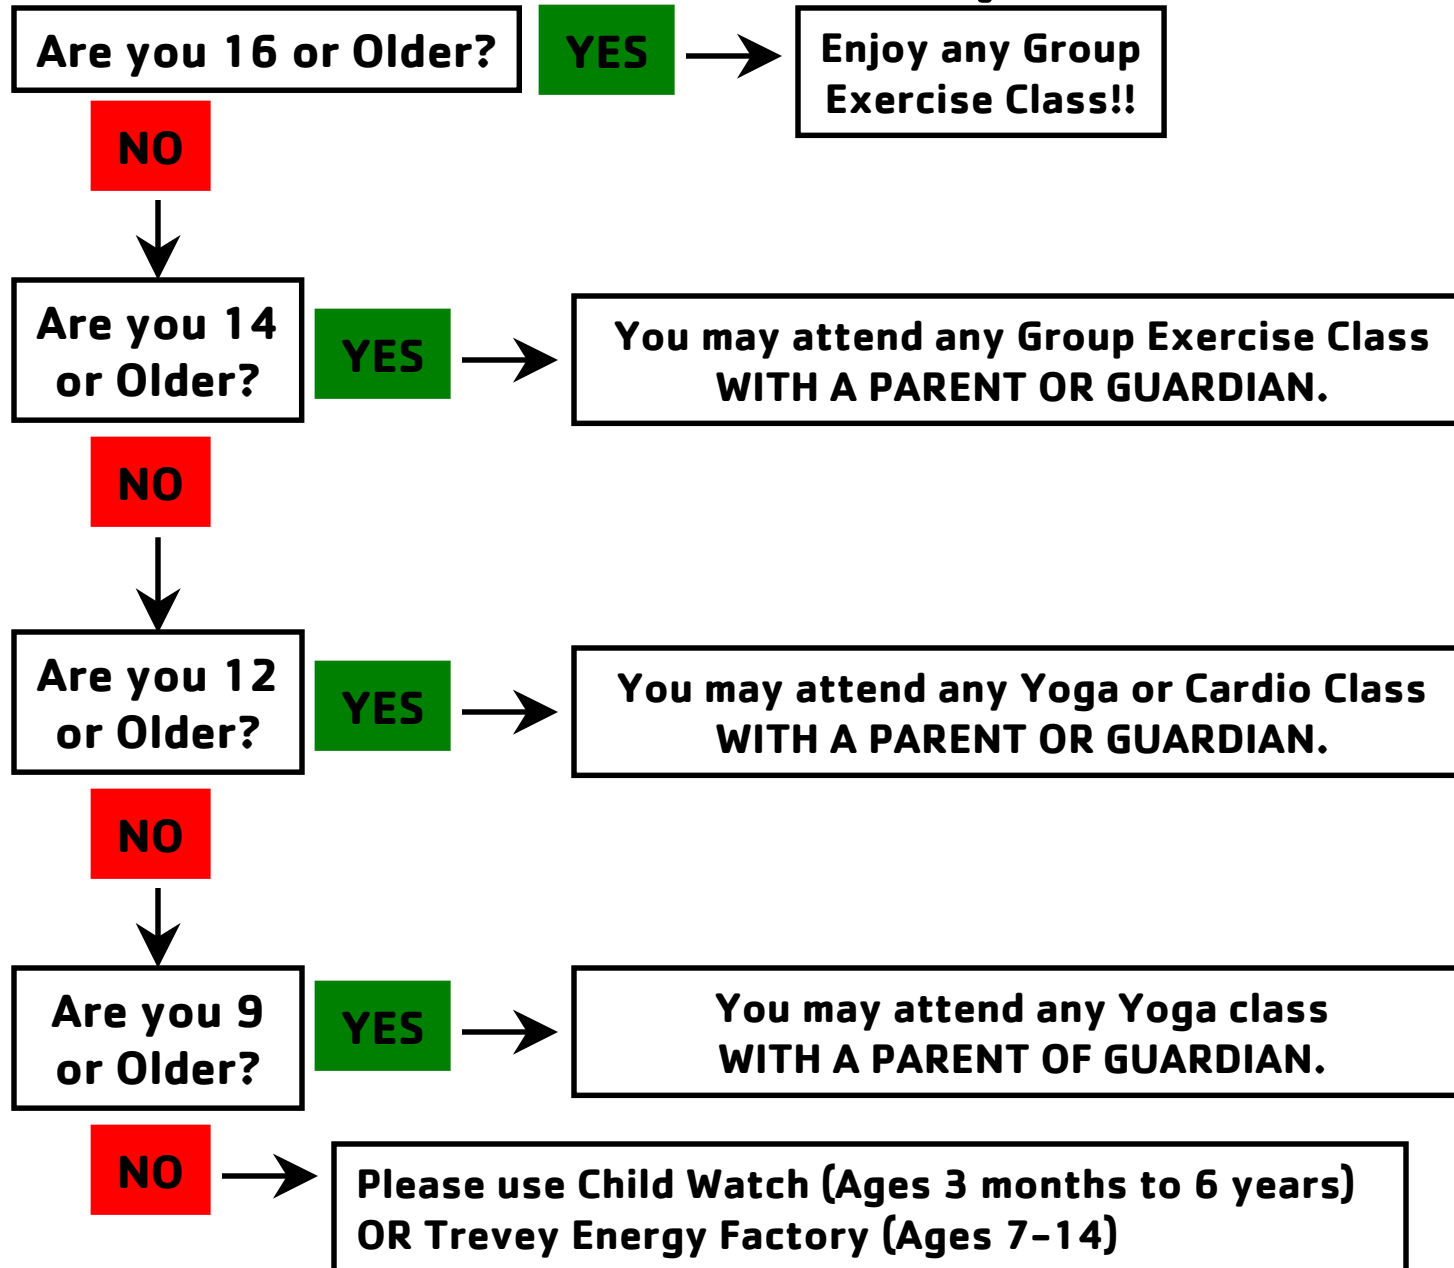

Can I Attend a Group Exercise Class?

Due to insurance liabilities children cannot be in the Group Exercise room unless they are participating. Children left unsupervised, who are unruly, or not FULLY PARTICIPATING will be asked to leave the program area